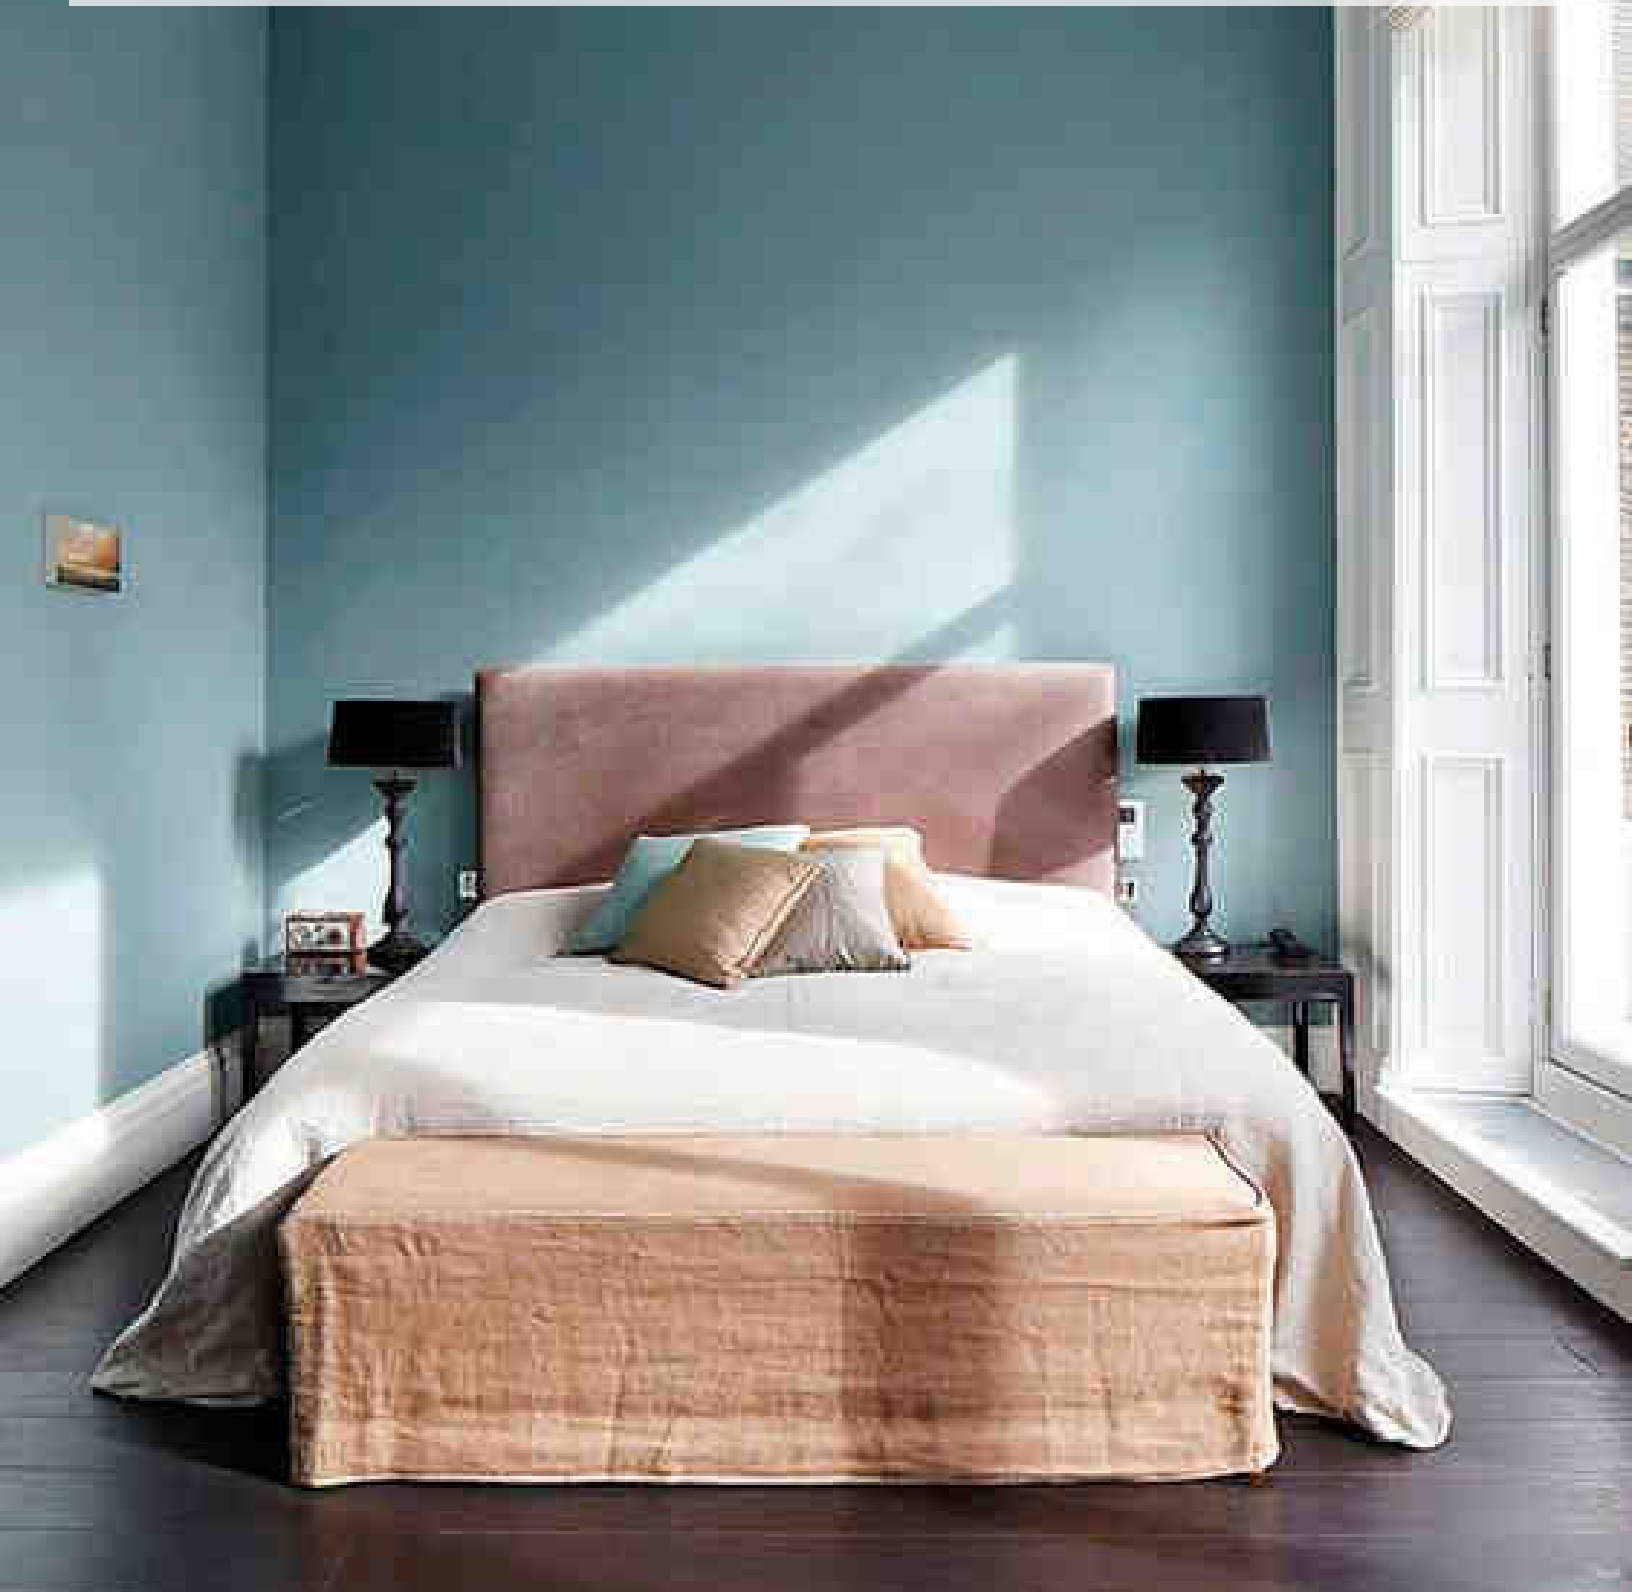

BENJAMIN MOORE

**AEGEAN TEAL COLOUR OF THE YEAR
2021**