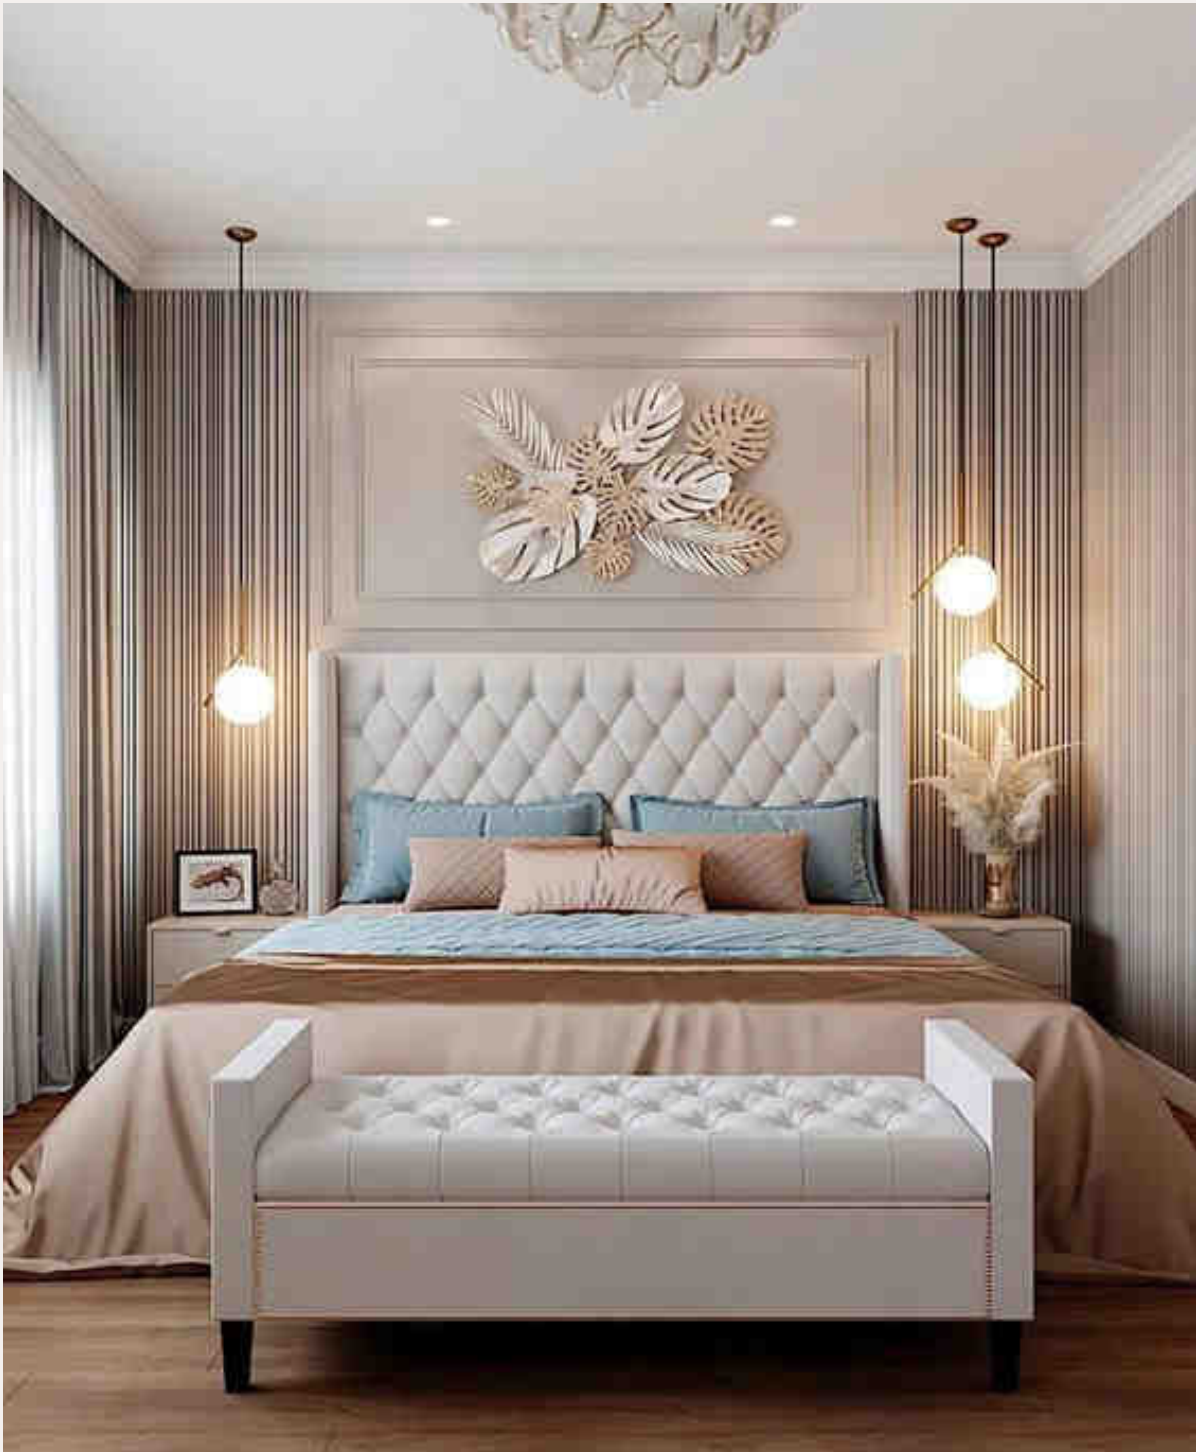

Soft Hues

MARIPOSA PAINTING AND DECORATING PROJECTS WITH USING BENJAMIN MOORE.